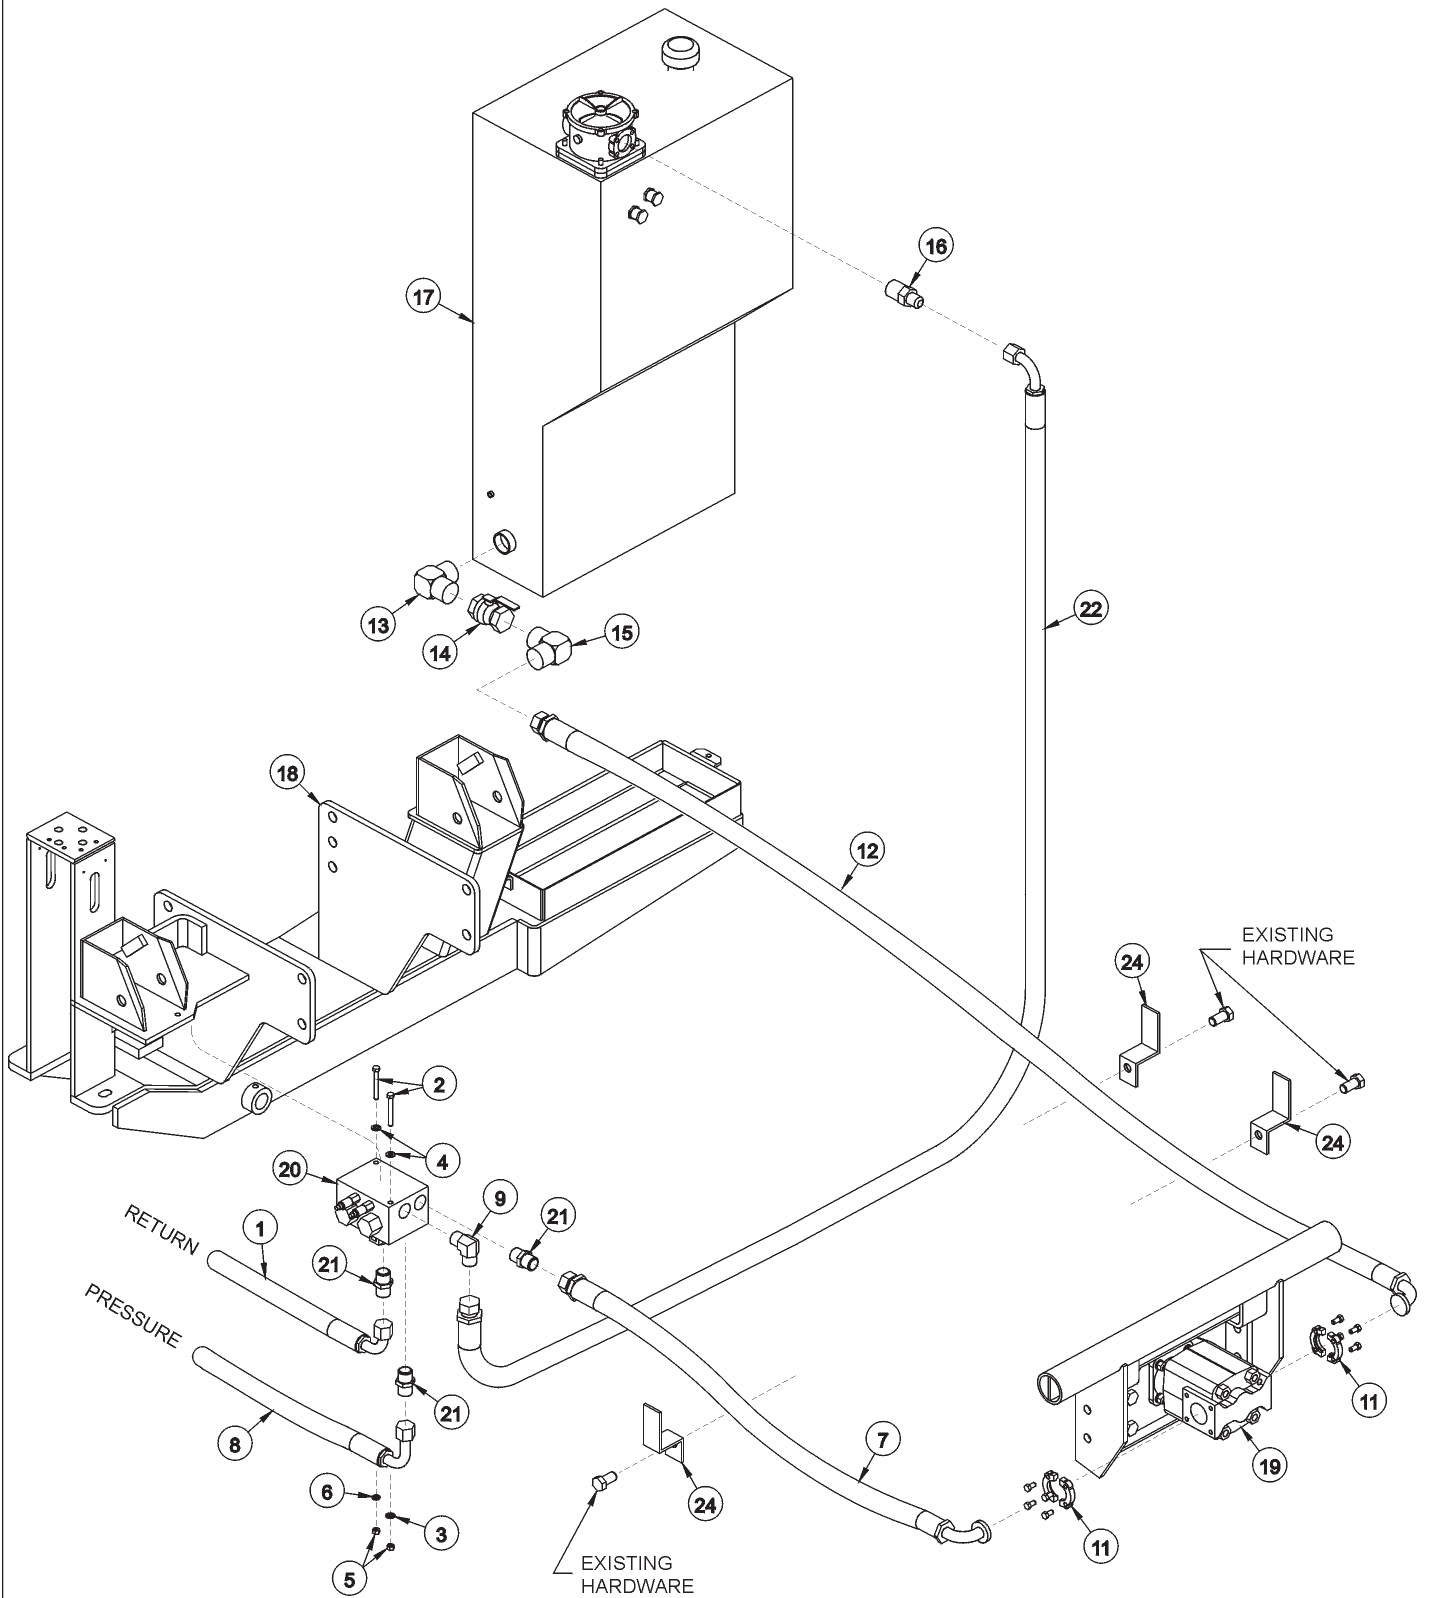

TRACTOR MOUNT KIT - HYDRAULICS, LDR, 2WD, 4WD

06100965 HYDRAULICS - LOADER

TRACTOR MOUNT KIT - HYDRAULICS, LDR, 2WD, 4WD

ITEM	PARTNO.	QTY.	DESCRIPTION
1	34081	1	HOSE 1" X 61"
2	21644	2	CAPSCREW 3/8" X 5"
3	6T2665	1	STAR LOCKWASHER 3/8"
4	22016	2	FLATWASHER 3/8"
5	21625	2	HEX NUT 3/8" NC
6	21988	1	LOCKWASHER 3/8"
7	34713	1	HOSE 1" X 60"
8	34715	1	HOSE 1" X 61"
9	34117	1	ELBOW 1"MORB X 1" MJIC90
11	TF4852	2	FLANGE KIT #20
12	34714	1	HOSE 1 1/4" X 81"
13	34068	1	ELBOW 1 1/4"
14	34069	1	BALL VALVE 1 1/4"
15	34408	1	ELBOW 1 1/4"
16	34064	1	ADAPTER 1 1/4" X 1"
17	*	REF	HYDRAULIC TANK - REFER TO MAIN FRAME PARTS
18	*	REF	MAIN FRAME - REFER TO MAIN FRAME PARTS
19	*	REF	PUMP - REFER TO MAIN FRAME PARTS
20	34115	1	SOLENOID BRAKE VALVE
21	33555	3	ADAPTER 1"MORB X MJIC
22	34712	1	HOSE 1" X 100"
24	32382	3	HOSE BRACKET
25	6T3200	8	SPLIT HOSE (NOT SHOWN)
26	6T1823	24	ZIPTIE (NOT SHOWN)
27	6T1822	36	ZIPTIE (NOT SHOWN)

NOTE: Band hoses together with zip ties wherever loose. Where hoses may contact the frame or other edges, wrap with split hose and secure with hose clamps or zip ties.