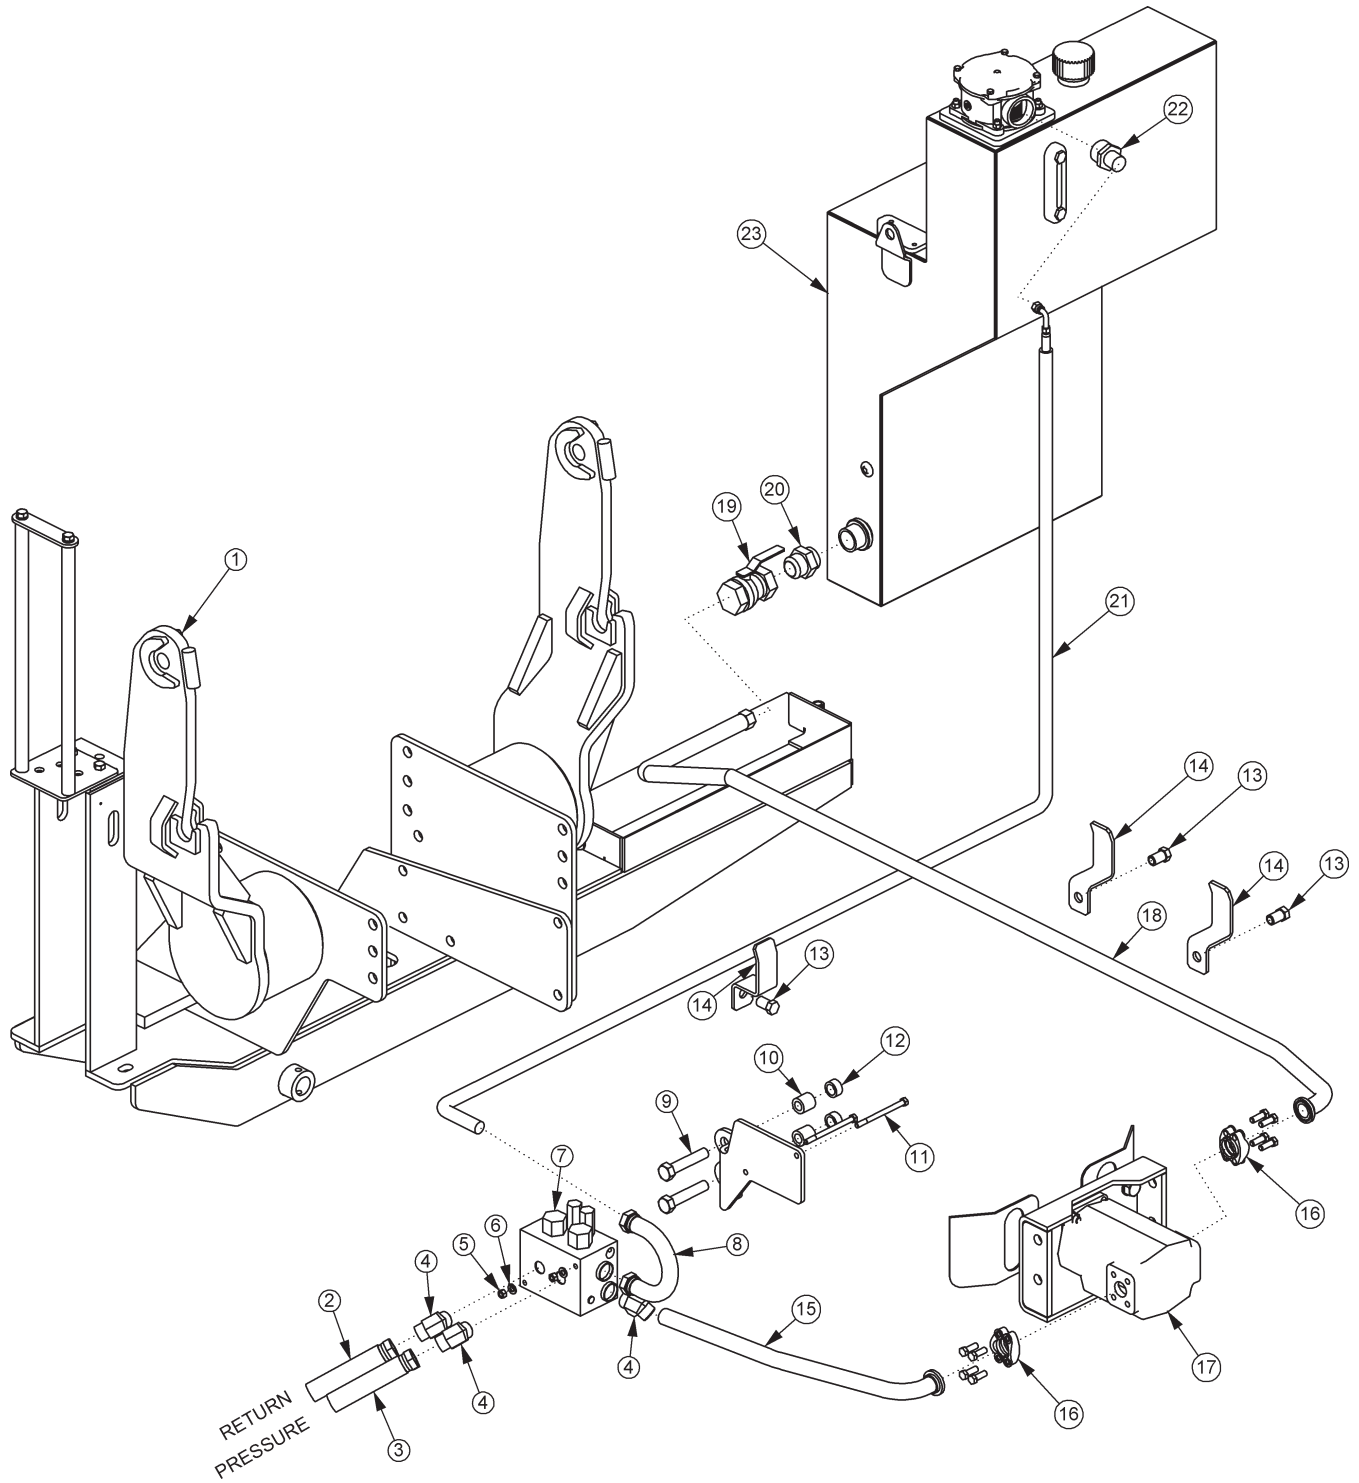

LOADER - TRACTOR MOUNT KIT - HYDRAULICS

LOADER - TRACTOR MOUNT KIT - HYDRAULICS

ITEM	PART NO.	QTY	DESCRIPTION
1	*	REF	MAIN FRAME - REFER TO MAIN FRAME PARTS
2	06500125	2	HOSE,#16 x 80"
3	34236	1	HOSE,#16 x 83"
4	33554	3	ELBOW,1MOR x 1MJIC,45
5	21625	2	HEX NUT,3/8"
6	21988	2	LOCKWASHER,3/8"
7	06510083	1	SOLENOID BRAKE VALVE
8	06506012	1	PRFRMD,BRKVLV,4" x 1FJX x 1FJX(180)
9	32703	2	CAPSCREW,20MM x 100MM(2.5PITCH)
10	34229	2	SPACER,3/4"ID x 1-1/2"OD x 1-1/4"
11	21644	2	CAPSCREW,3/8" X 5" NC
12	24849	2	SPACER
13	06530522	3	CAPSCREW,20MM x 30MM(1.5 PITCH)
14	32382	3	HOSE BRACKET
15	34611	1	HOSE/TUBE,#16 x 64"
16	TF4852	2	KIT, FLANGE, #20
17	*	REF	PUMP - REFER TO MAIN FRAME PARTS
18	06500314	1	HOSE,#24 x 80"
19	34309	1	BALL VALVE,1-1/2"FOR
20	34710	1	ADAPTER,1-1/2ORB x 1-1/2MJ
21	34082	1	HOSE,#16 x 89"
22	34064	1	ADAPTER,1-1/4MOR x 1MJ
23	*	REF	HYDRAULIC TANK - REFER TO MAIN FRAME PARTS