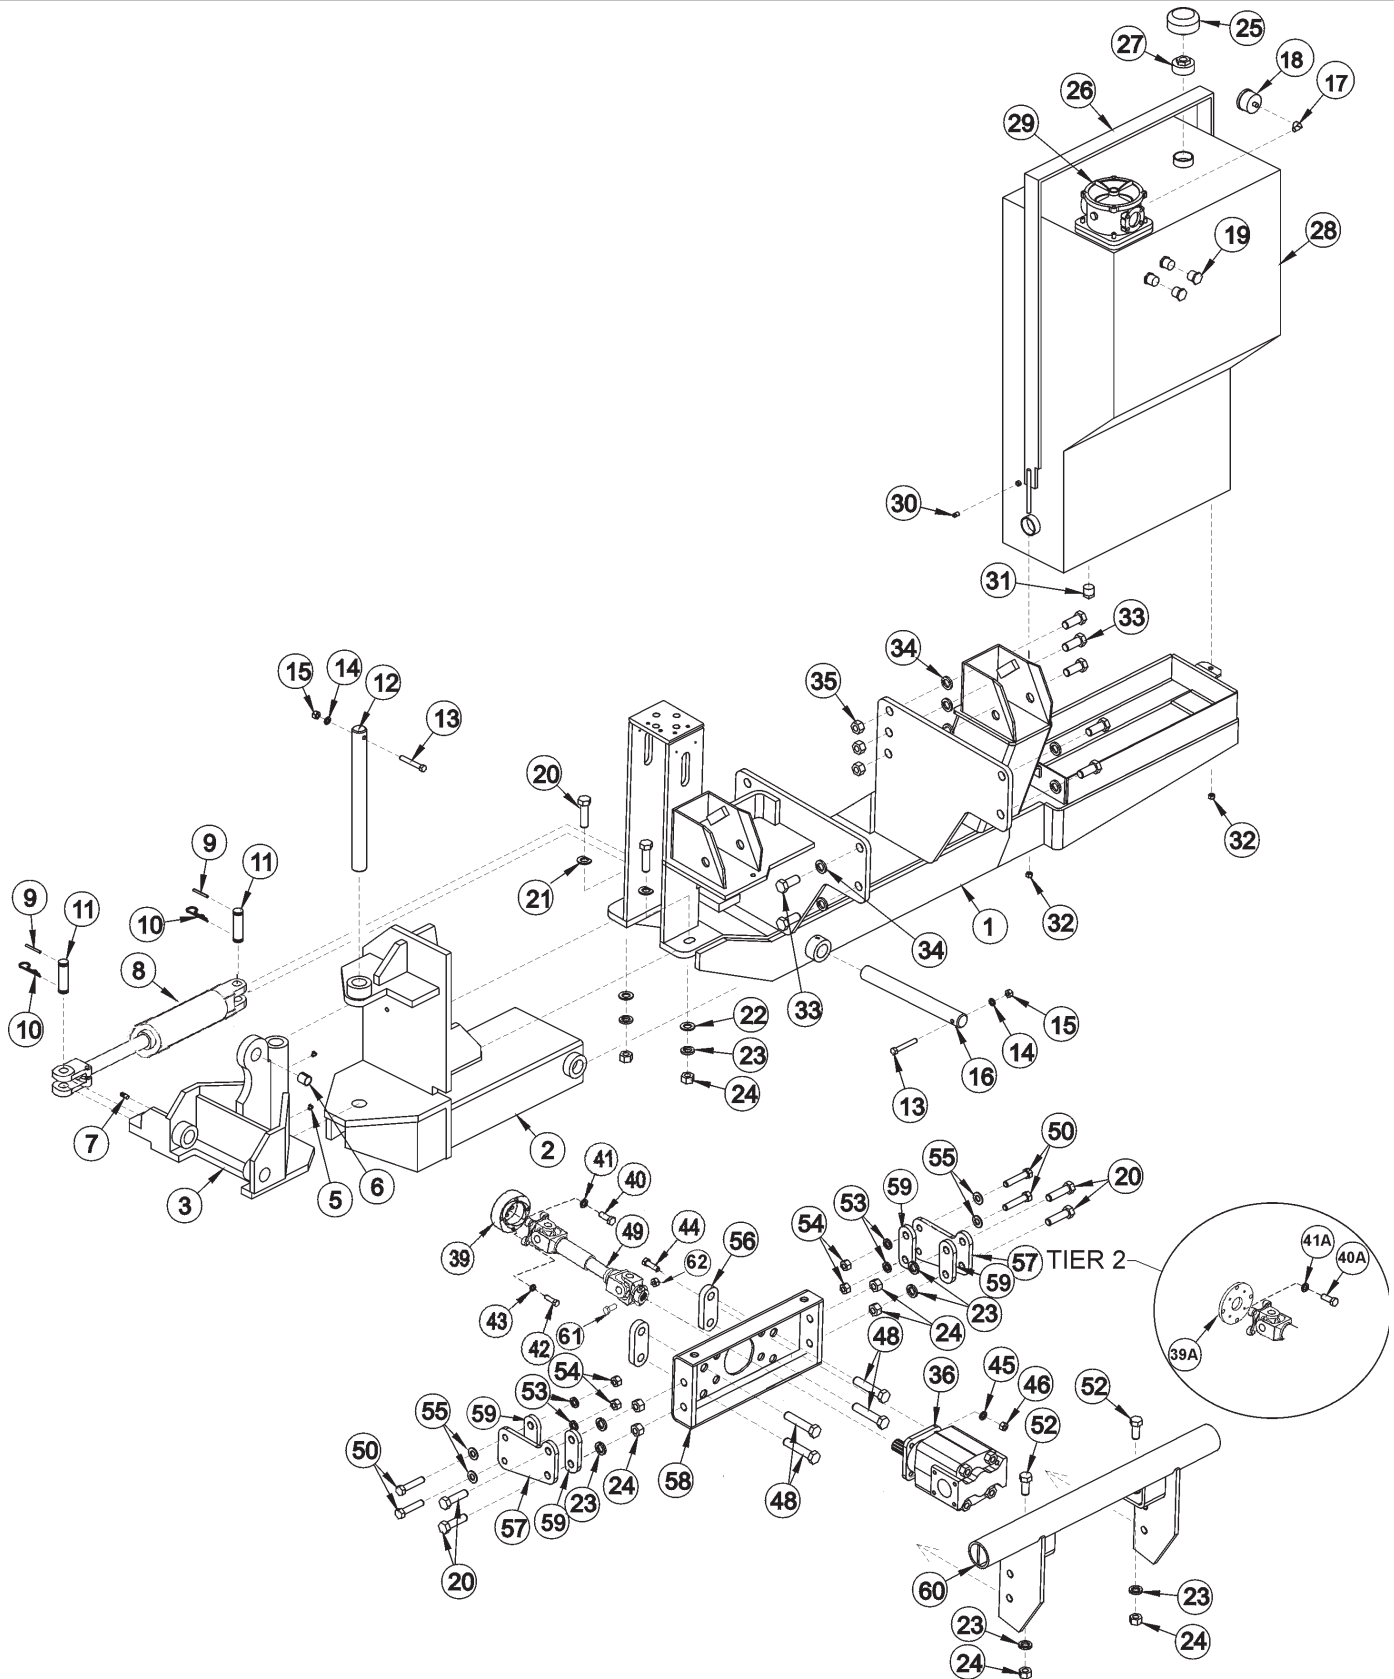

TRACTOR MTG KIT - MAIN FRAME,LOADER,2WD,4WD

06100965 MAIN FRAME - LOADER

Parts Section 5-6

5-2-02

TRACTOR MTG KIT - MAIN FRAME,LOADER,2WD,4WD

ITEM	PART NO.	QTY	DESCRIPTION
1	34670	1	MAIN FRAME - LOADER
2	TB3001C	1	BOOM MOUNTING BRACKET
	TB3002B	AVAIL.	BOOM SWIVEL ASSEMBLY
3	24514B	1	BOOM SWIVEL BRACKET
5	6T3210	2	GREASE ZERK - 90°
6	TB1044	1	BUSHING
7	6T3207	1	GREASE ZERK
8	34941	1	CYLINDER - 3" X 10" WELDED
9	TB1023	2	ROLL PIN
10	6T3004	2	R-CLIP
11	6T3003D	2	CLEVIS PIN
12	TB3014	1	SWIVEL PIN
13	21688	2	CAPSCREW - 7/16" X 3-1/4" NC
14	21989	2	LOCKWASHER - 7/16"
15	21675	2	HEX NUT - 7/16"
16	6T3001	1	INNER DRAFT BEAM PIN
17	TF4888	1	STREET ELBOW
18	6T0649	1	FILTER GAUGE
19	6T1209	2	TANK SIGHT GLASS
20	21835	6	CAPSCREW - 3/4" X 2-3/4" NC
21	6T2607	2	FLATWASHER, CUT - 3/4"
22	22021	2	FLATWASHER - 3/4"
23	21993	8	LOCKWASHER - 3/4" GR8
24	21825	8	HEX NUT - 3/4"
25	31004	1	PRESSURE CAP
26	28191B	1	TANK STRAP
	34169	AVAIL.	RESERVOIR TANK ASSY.
27	33700	1	REDUCER BUSHING
28	28192D	1	HYDRAULIC RESERVOIR TANK
29	34066	1	IN-TANK FILTER ASSEMBLY
30	6T4197	1	PIPE PLUG - 1/8"
31	6T4200	1	PIPE PLUG - 3/4"
32	21627	2	NYLOCK NUT - 3/8"
33	31731	10	CAPSCREW - 20MM X 50MM
34	24881	14	LOCKWASHER - 20MM
35	31722	6	HEX NUT - 20MM
36	23152	1	HYDRAULIC PUMP
37	30090B	1	PUMP MOUNTING BRACKET
38	6T0389	1	CRANKSHAFT ADAPTER
			TIER 1 ENGINE
39	34997	1	CRANKSHAFT ADAPTER SPACER
40	6T2501	4	CAPSCREW - 10MM X 60MM
41	32691	4	LOCKWASHER - 10MM
			TIER 2 ENGINE
39A	34998	1	CRANKSHAFT ADAPTER SPACER
40A	23113	4	CAPSCREW - 10MM X 30MM
41A	32691	4	LOCKWASHER - 10MM
42	21680	4	CAPSCREW - 7/16" X 1 1/4" NC
43	21989	4	LOCKWASHER - 7/16"
44	21733	4	CAPSCREW - 1/2" X 1-3/4" NC
45	21990	4	LOCKWASHER - 1/2"
46	21725	4	HEX NUT - 1/2"
48	25341	4	CAPSCREW - 20MM X 70MM
49	34999	1	DRIVE SHAFT
50	32285	4	CAPSCREW 20MM X 75MM
52	21831	2	CAPSCREW 3/4" X 1 3/4"
53	21992	4	LOCKWASHER 5/8"
54	21775	4	HEX NUT 5/8"
55	22020	4	FLATWASHER 5/8"
56	34668	2	SPACER LOADER
57	34806	2	SIDE PLATE LOADER
58	34807	1	FRONT CARRIER BRACKET
59	34803	4	SPACER
60	30999A	1	FRONT LOADER CARRIER
61	21658	1	CAPSCREW, 7/16 NF X 2"
62	34848	1	NYLOCK NUT 7/16" NF