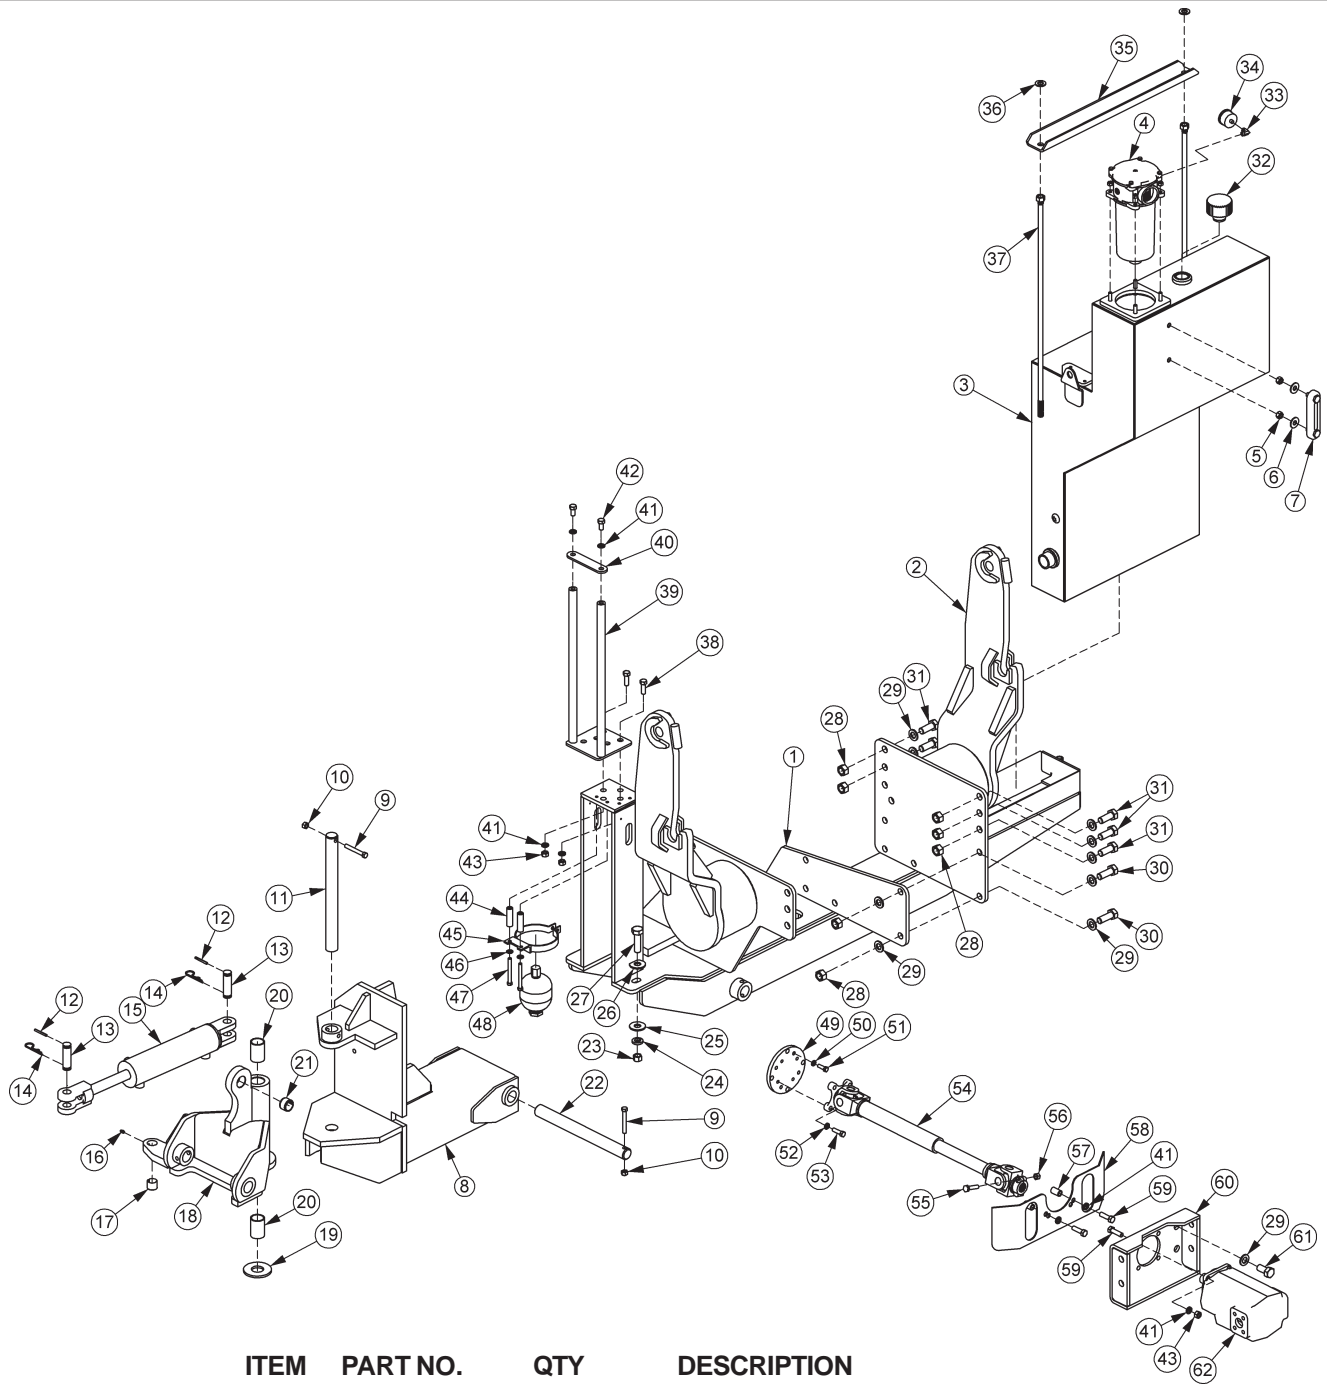

NOTE: Band hoses together with zip ties wherever loose. Where hoses may contact the frame or other edges, wrap with split hose and secure with hose clamps or zip ties.

Printed in USA
© Tiger Corporation

62-6430 BOOM, CAB/WOC, 2WD, 4WD

**PARTS
SECTION**

LOADER - TRACTOR MOUNT KIT - MAIN FRAME

ITEM	PART NO.	QTY	DESCRIPTION
51	23113	4	CAPSCREW,10MM x 60MM(2.0 PITCH)
52	21989	4	LOCKWASHER,7/16"
53	21680	4	CAPSCREW,7/16" x 1-1/4",NC
54	34999	1	DRIVESHAFT,U-JOINT,JD62-7510/20
55	21658	1	CAPSCREW,7/16" x 2",NF,GR8
56	34848	1	HEX NUT,7/16",NF,GR8 (STOVER)
57	32049	2	SPACER,3/4"OD x 1/8"WL x 1-1/4"
58	34992	1	COVER,FRONT,JD62-6410/20
59	21732	6	CAPSCREW,1/2" x 1-3/4",NC
60	06380020	1	MNT,PUMP,LDR
61	24860	4	CAPSCREW,20MM x 50MM(2.5 PITCH)
62	23152	1	PUMP,P350 - 1-3/4" GEAR